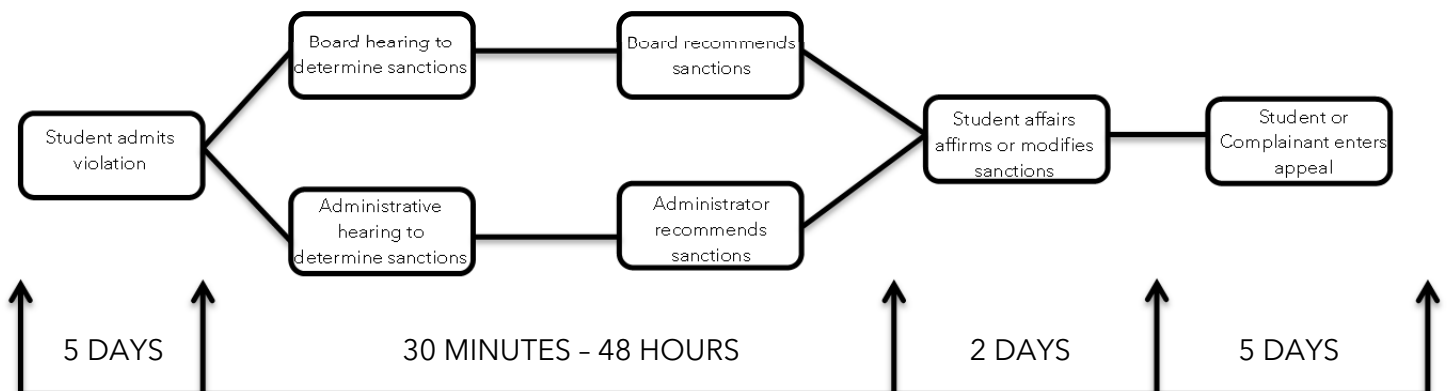

COLLEGE of CHARLESTON

HONOR BOARD

HONOR SYSTEM FLOW CHART

The following outlines the College of Charleston Honor System process as outlined in the Student Handbook. Please refer to the Student Handbook for addition information and explanation. For all purposes of this information, "day" will be defined as "one official College of Charleston workday" and shall exclude weekends and holidays.

PRE-HEARING

ADMISSION OF VIOLATION

CONTESTATION OF CHARGE(S)

PROCESS OF APPEALS