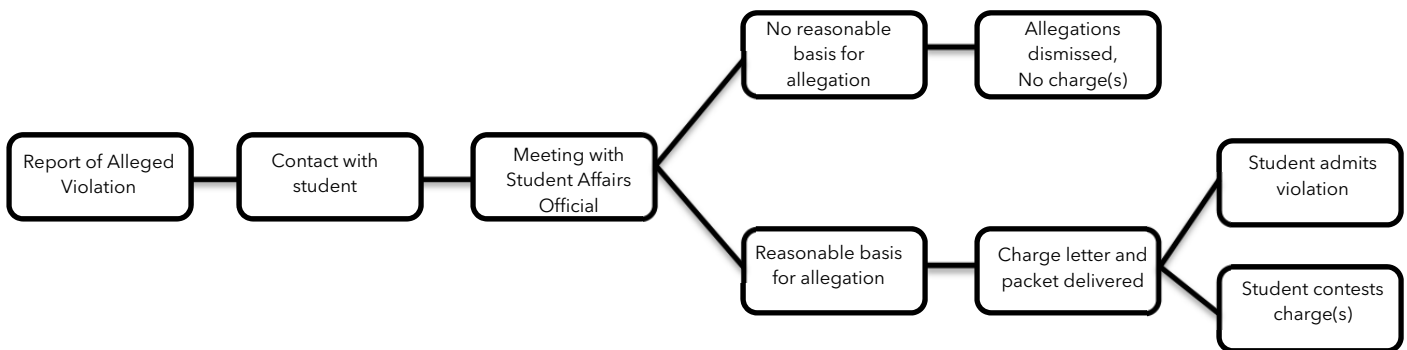

COLLEGE of CHARLESTON

HONOR BOARD

HONOR SYSTEM FLOW CHART

The following outlines the College of Charleston Honor System process as outlined in the Student Handbook. Please refer to the Student Handbook for addition information and explanation. For all purposes of this information, "day" will be defined as "one official College of Charleston workday" and shall exclude weekends and holidays.

PRE-HEARING

ADMISSION OF VIOLATION

CONTESTATION OF CHARGE(S)

PROCESS OF APPEALS