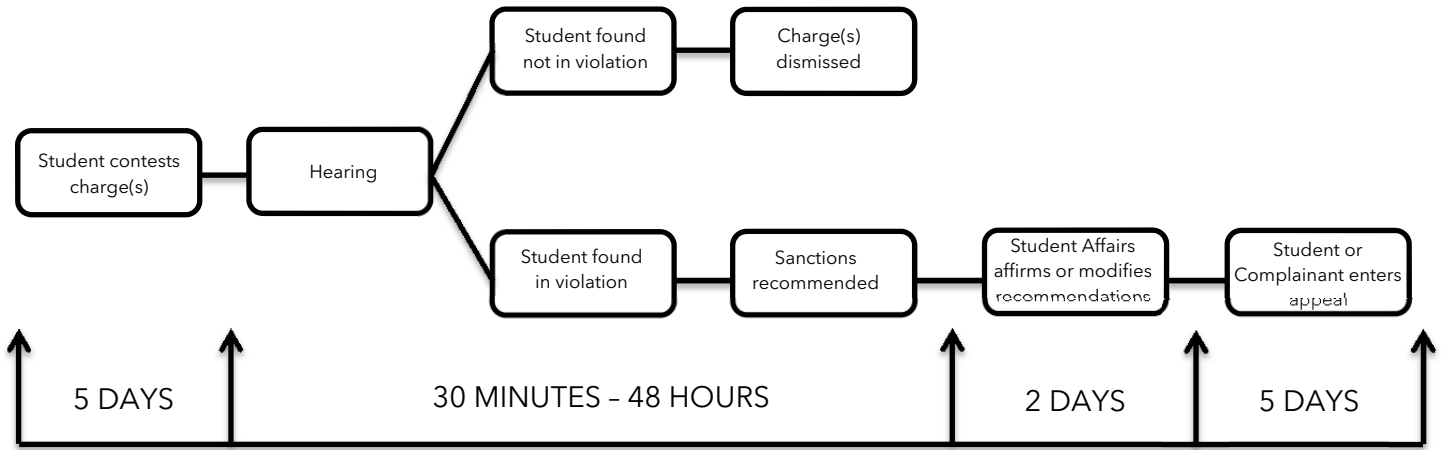

COLLEGE of CHARLESTON

HONOR BOARD

HONOR SYSTEM FLOW CHART

The following outlines the College of Charleston Honor System process as outlined in the Student Handbook. Please refer to the Student Handbook for addition information and explanation. For all purposes of this information, "day" will be defined as "one official College of Charleston workday" and shall exclude weekends and holidays.

PRE-HEARING

ADMISSION OF VIOLATION

CONTESTATION OF CHARGE(S)

PROCESS OF APPEALS